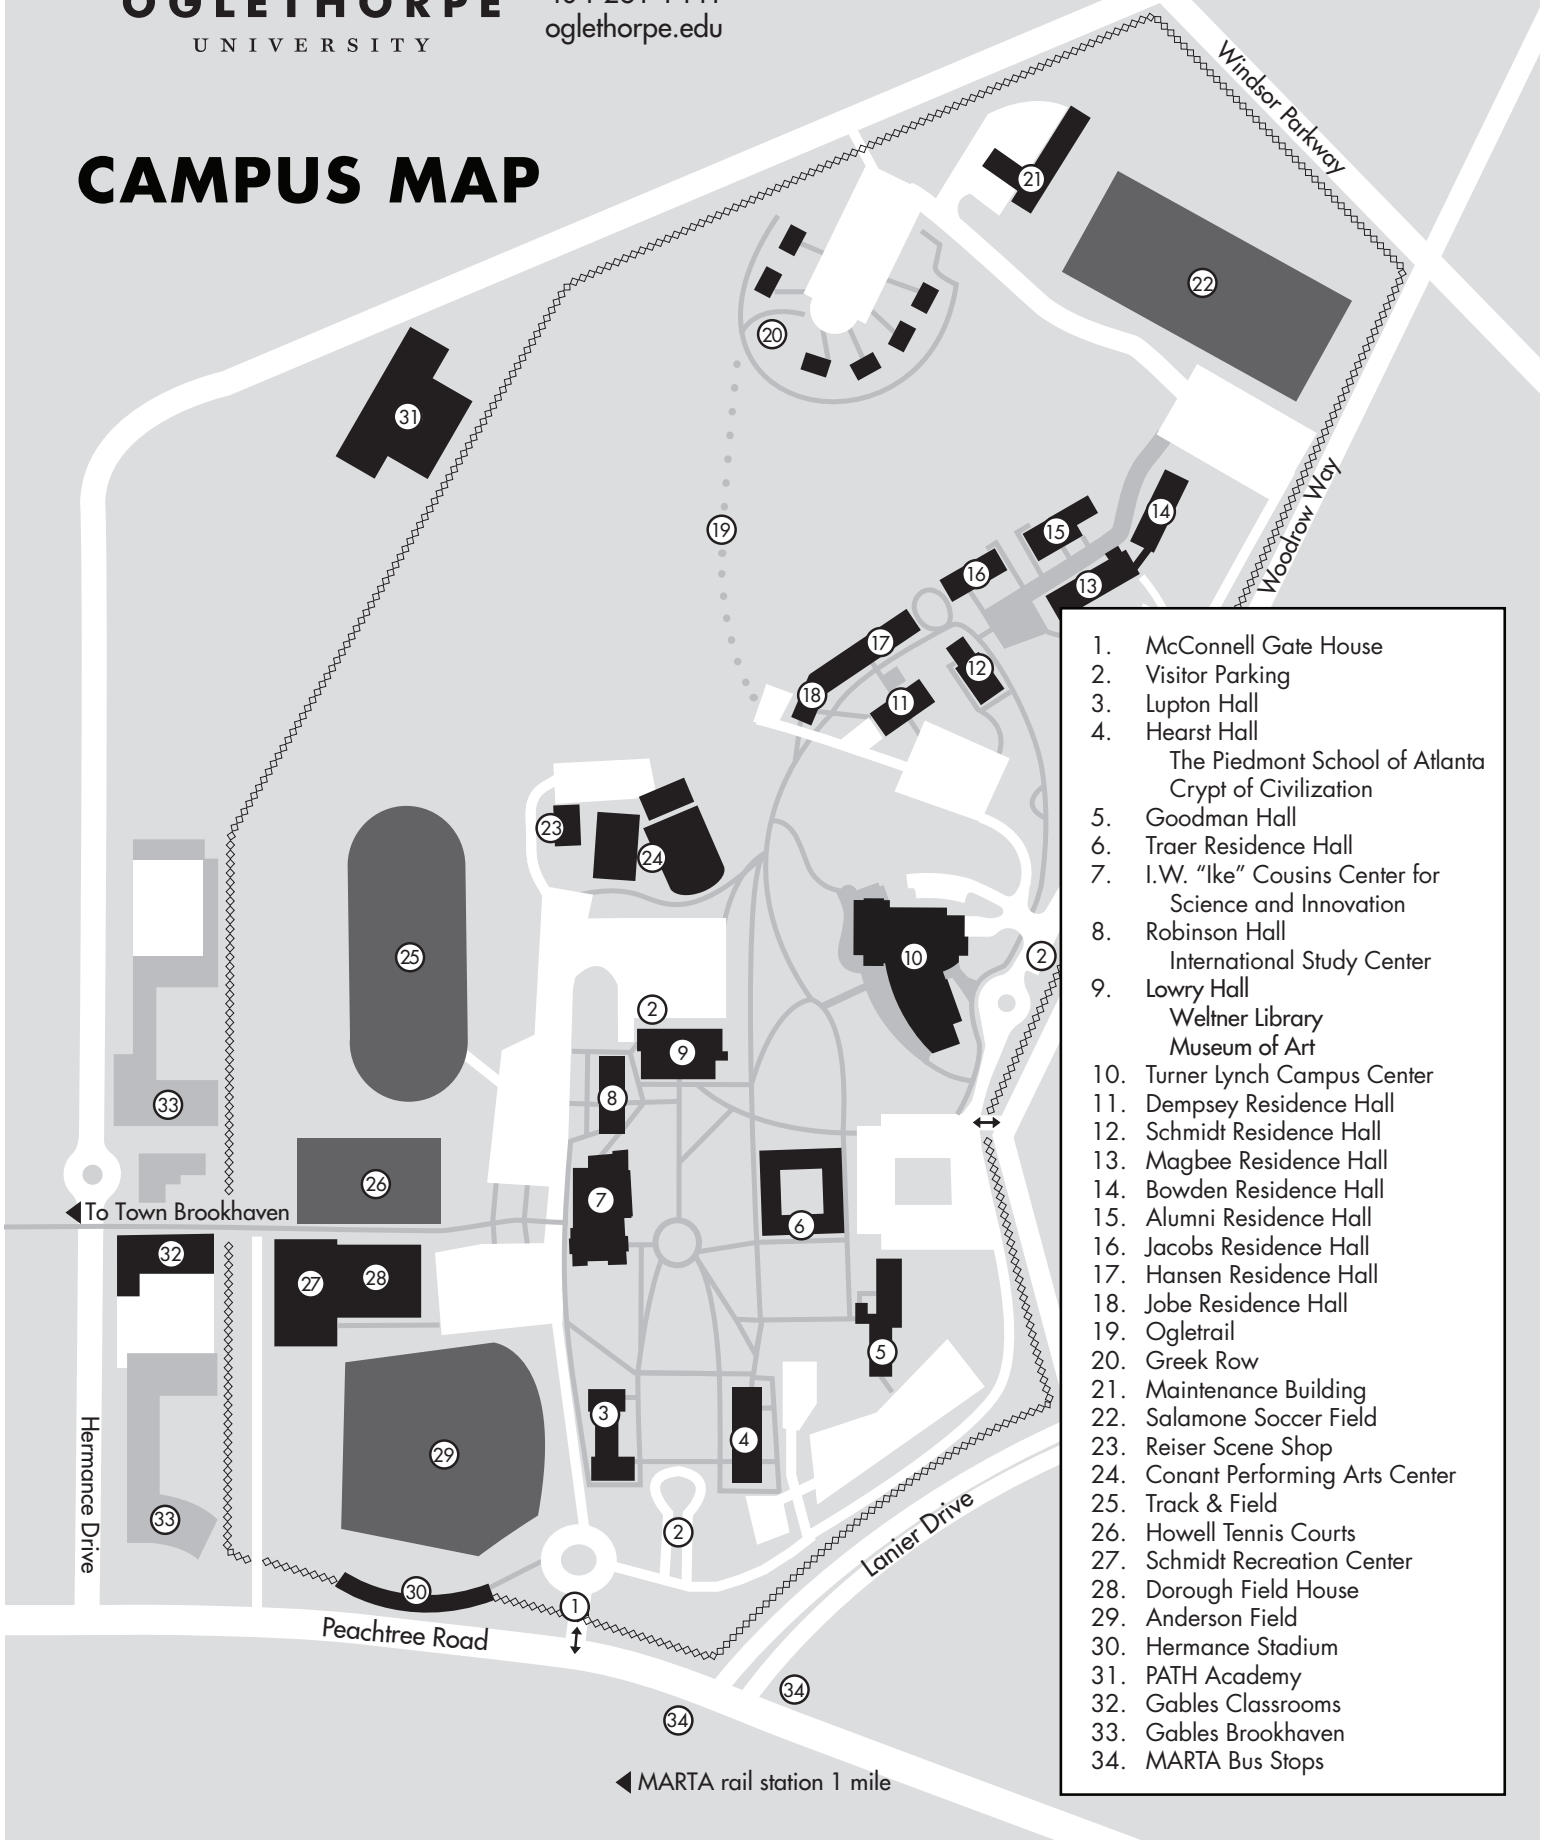

OGLETHORPE
UNIVERSITY

4484 Peachtree Road, N.E.
Brookhaven, GA 30319-2797
404-261-1441
oglethorpe.edu

CAMPUS MAP

1. McConnell Gate House
2. Visitor Parking
3. Lupton Hall
4. Hearst Hall
The Piedmont School of Atlanta
Crypt of Civilization
5. Goodman Hall
6. Traer Residence Hall
7. I.W. "Ike" Cousins Center for
Science and Innovation
8. Robinson Hall
International Study Center
9. Lowry Hall
Weltner Library
Museum of Art
10. Turner Lynch Campus Center
11. Dempsey Residence Hall
12. Schmidt Residence Hall
13. Magbee Residence Hall
14. Bowden Residence Hall
15. Alumni Residence Hall
16. Jacobs Residence Hall
17. Hansen Residence Hall
18. Jobe Residence Hall
19. Ogletrail
20. Greek Row
21. Maintenance Building
22. Salamone Soccer Field
23. Reiser Scene Shop
24. Conant Performing Arts Center
25. Track & Field
26. Howell Tennis Courts
27. Schmidt Recreation Center
28. Dorough Field House
29. Anderson Field
30. Hermance Stadium
31. PATH Academy
32. Gables Classrooms
33. Gables Brookhaven
34. MARTA Bus Stops