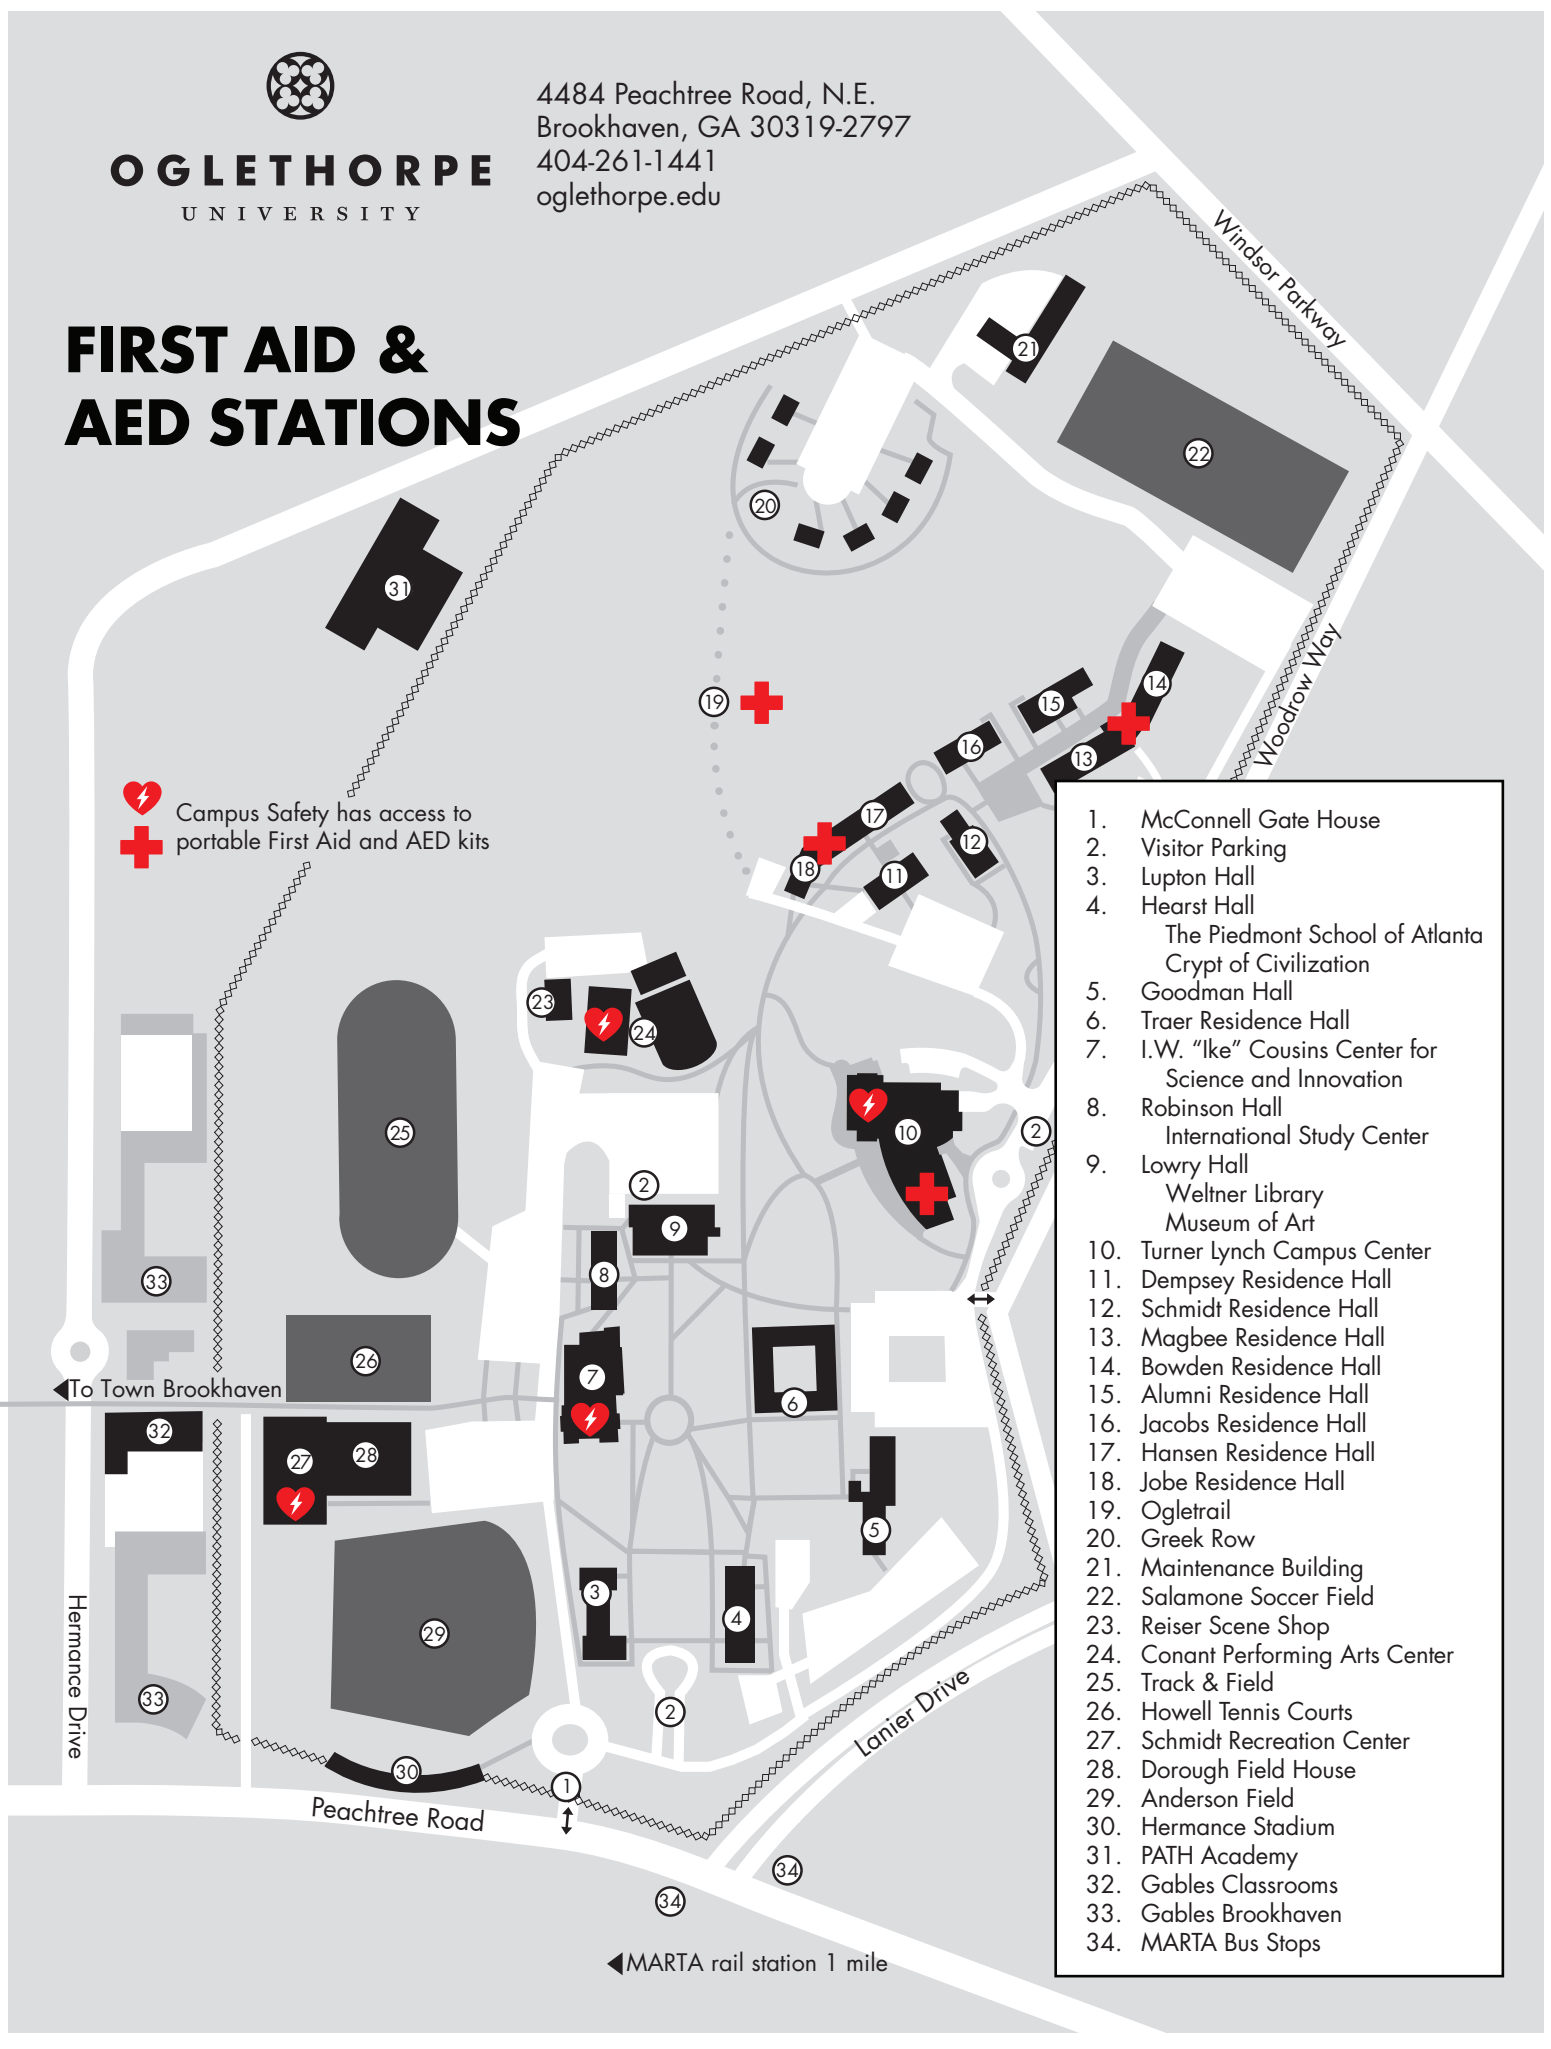

**OGLETHORPE**  
UNIVERSITY

4484 Peachtree Road, N.E.  
Brookhaven, GA 30319-2797  
404-261-1441  
oglethorpe.edu

# FIRST AID & AED STATIONS

Campus Safety has access to portable First Aid and AED kits

1. McConnell Gate House
2. Visitor Parking
3. Lupton Hall
4. Hearst Hall
5. Goodman Hall
6. Traer Residence Hall
7. I.W. "Ike" Cousins Center for Science and Innovation
8. Robinson Hall
9. International Study Center
10. Lowry Hall
11. Weltner Library
12. Museum of Art
13. Turner Lynch Campus Center
14. Dempsey Residence Hall
15. Schmidt Residence Hall
16. Magbee Residence Hall
17. Bowden Residence Hall
18. Alumni Residence Hall
19. Jacobs Residence Hall
20. Hansen Residence Hall
21. Jobe Residence Hall
22. Ogletrail
23. Greek Row
24. Maintenance Building
25. Salamone Soccer Field
26. Reiser Scene Shop
27. Conant Performing Arts Center
28. Track & Field
29. Howell Tennis Courts
30. Schmidt Recreation Center
31. Dorrough Field House
32. Anderson Field
33. Hermance Stadium
34. PATH Academy
35. Gables Classrooms
36. Gables Brookhaven
37. MARTA Bus Stops

◀ MARTA rail station 1 mile