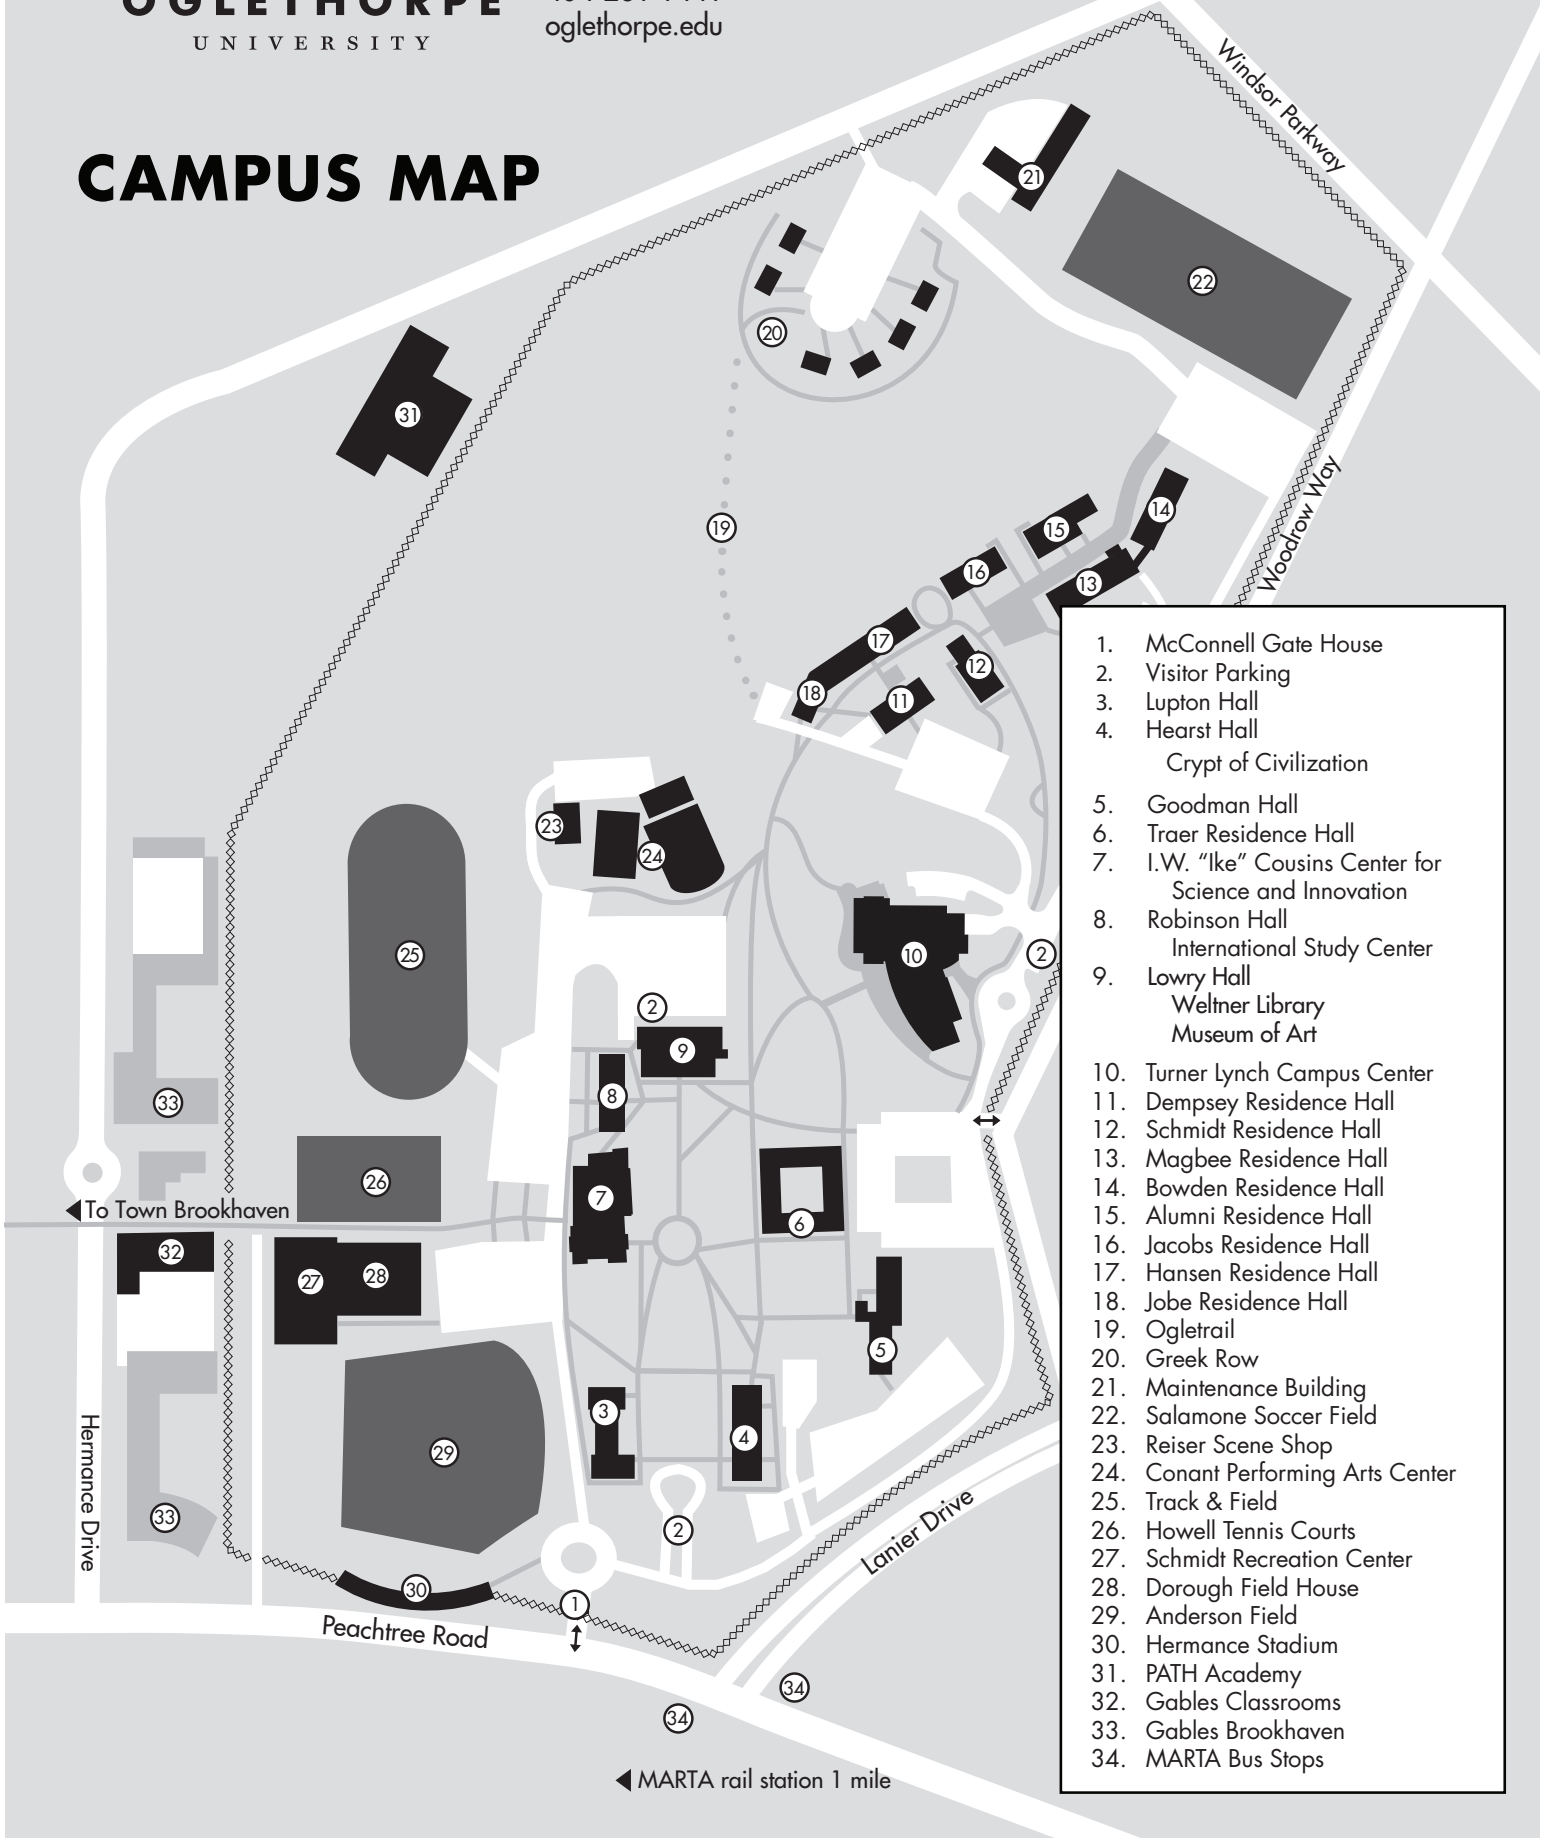

OGLETHORPE
UNIVERSITY

4484 Peachtree Road, N.E.
Brookhaven, GA 30319-2797
404-261-1441
oglethorpe.edu

CAMPUS MAP

1. McConnell Gate House
2. Visitor Parking
3. Lupton Hall
4. Hearst Hall
Crypt of Civilization
5. Goodman Hall
6. Traer Residence Hall
7. I.W. "Ike" Cousins Center for
Science and Innovation
8. Robinson Hall
International Study Center
9. Lowry Hall
Weltner Library
Museum of Art
10. Turner Lynch Campus Center
11. Dempsey Residence Hall
12. Schmidt Residence Hall
13. Magbee Residence Hall
14. Bowden Residence Hall
15. Alumni Residence Hall
16. Jacobs Residence Hall
17. Hansen Residence Hall
18. Jobe Residence Hall
19. Ogletrail
20. Greek Row
21. Maintenance Building
22. Salamone Soccer Field
23. Reiser Scene Shop
24. Conant Performing Arts Center
25. Track & Field
26. Howell Tennis Courts
27. Schmidt Recreation Center
28. Dorough Field House
29. Anderson Field
30. Hermance Stadium
31. PATH Academy
32. Gables Classrooms
33. Gables Brookhaven
34. MARTA Bus Stops