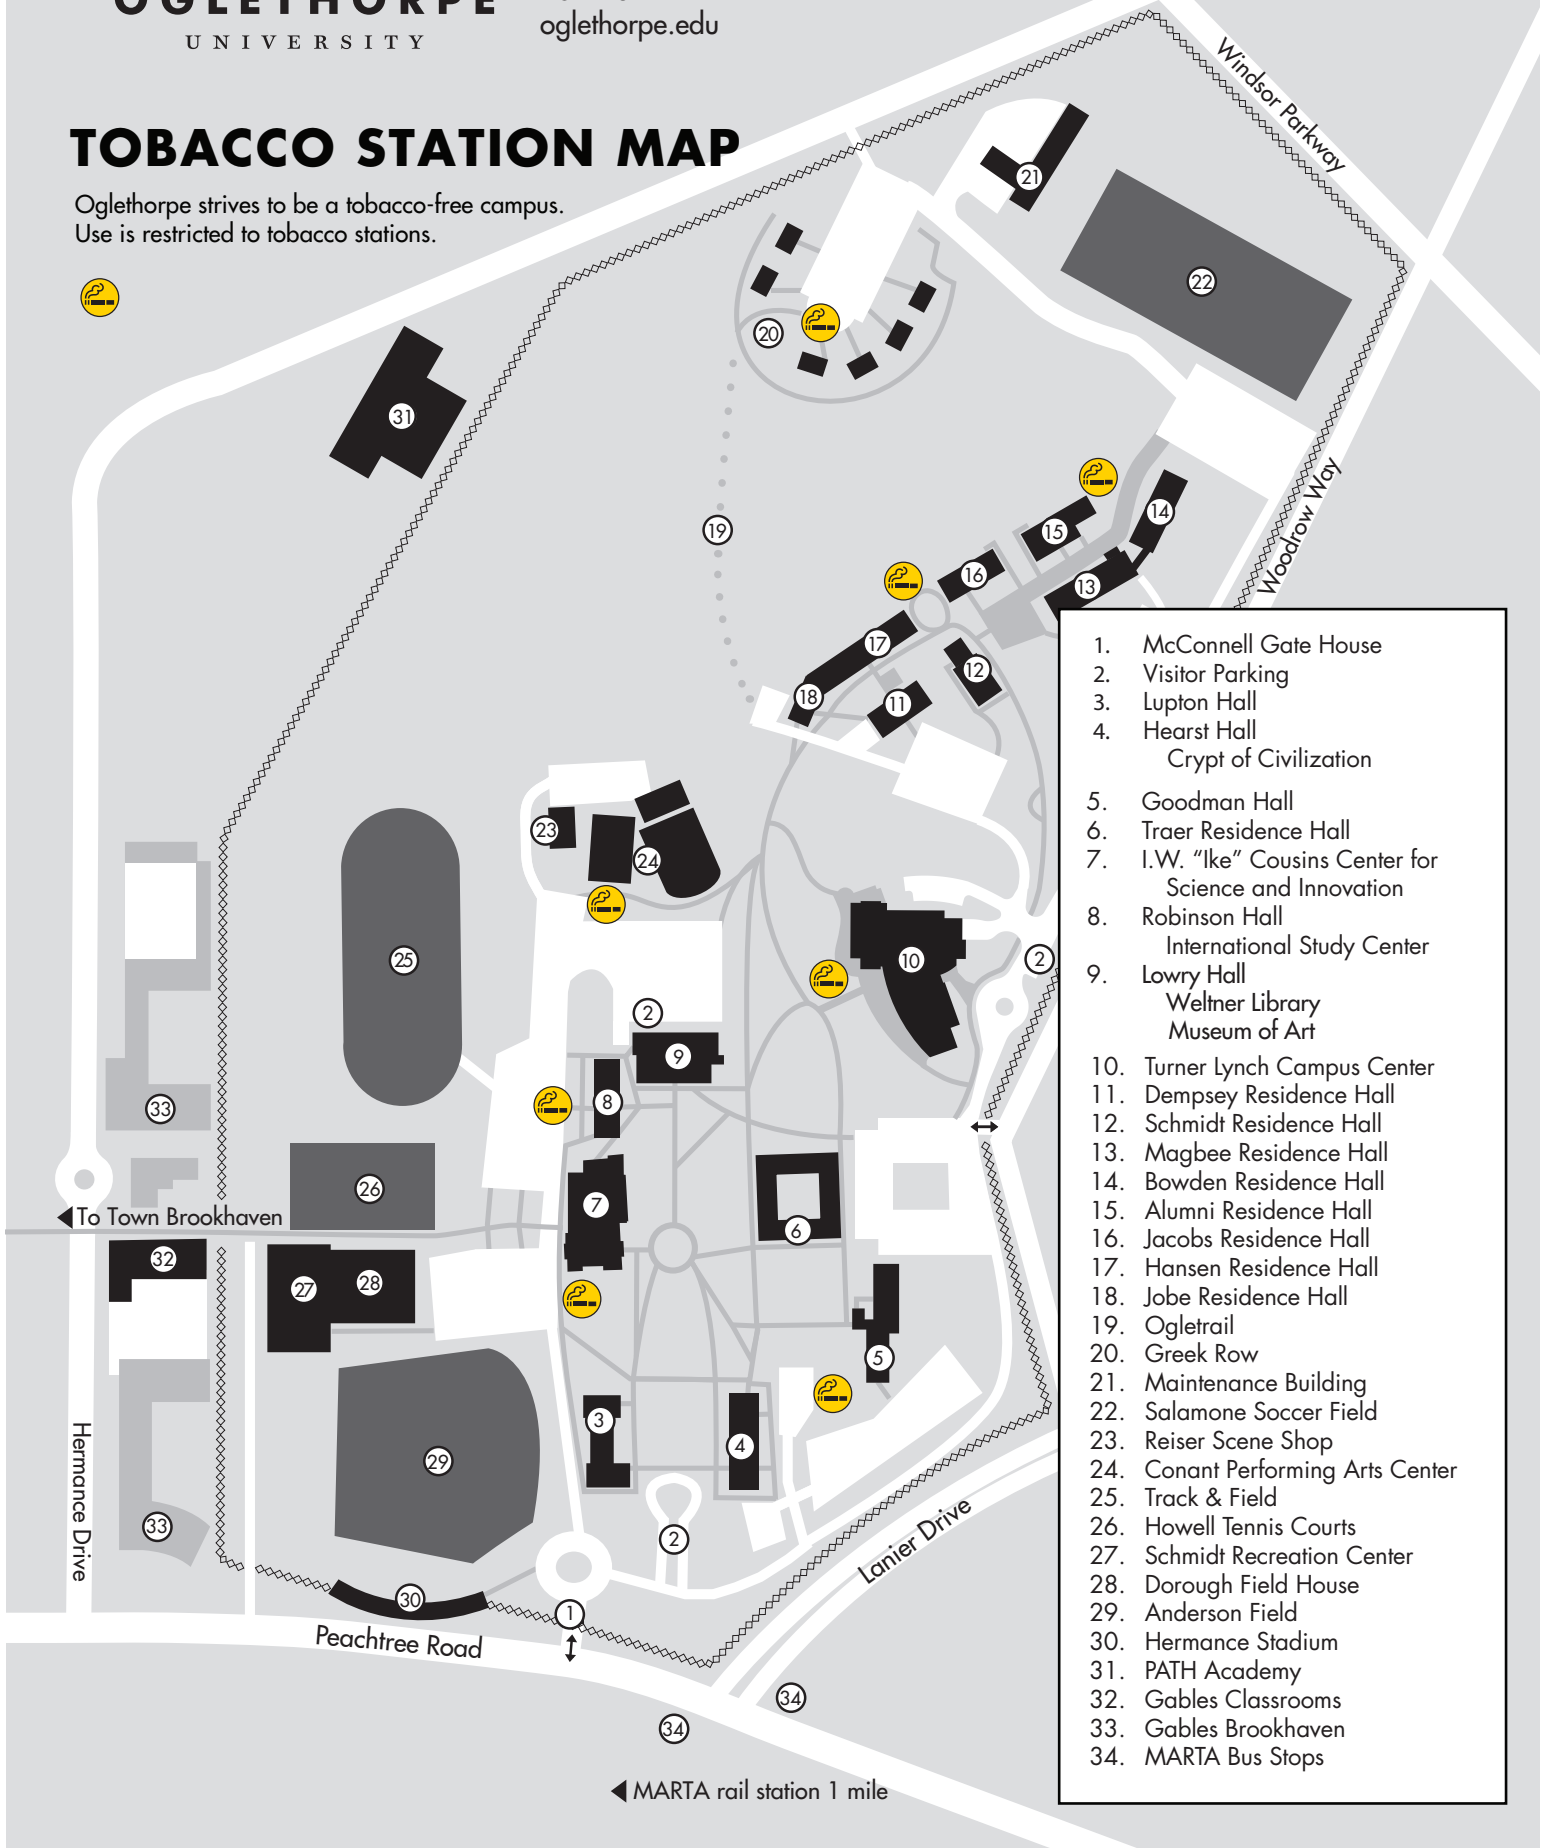

OGLETHORPE
UNIVERSITY

4484 Peachtree Road, N.E.
Brookhaven, GA 30319-2797
404-261-1441
oglethorpe.edu

TOBACCO STATION MAP

Oglethorpe strives to be a tobacco-free campus.
Use is restricted to tobacco stations.

1. McConnell Gate House
2. Visitor Parking
3. Lupton Hall
4. Hearst Hall
Crypt of Civilization
5. Goodman Hall
6. Traer Residence Hall
7. I.W. "Ike" Cousins Center for
Science and Innovation
8. Robinson Hall
International Study Center
9. Lowry Hall
Weltner Library
Museum of Art
10. Turner Lynch Campus Center
11. Dempsey Residence Hall
12. Schmidt Residence Hall
13. Magbee Residence Hall
14. Bowden Residence Hall
15. Alumni Residence Hall
16. Jacobs Residence Hall
17. Hansen Residence Hall
18. Jobe Residence Hall
19. Ogletrail
20. Greek Row
21. Maintenance Building
22. Salamone Soccer Field
23. Reiser Scene Shop
24. Conant Performing Arts Center
25. Track & Field
26. Howell Tennis Courts
27. Schmidt Recreation Center
28. Dorough Field House
29. Anderson Field
30. Hermance Stadium
31. PATH Academy
32. Gables Classrooms
33. Gables Brookhaven
34. MARTA Bus Stops

◀ MARTA rail station 1 mile